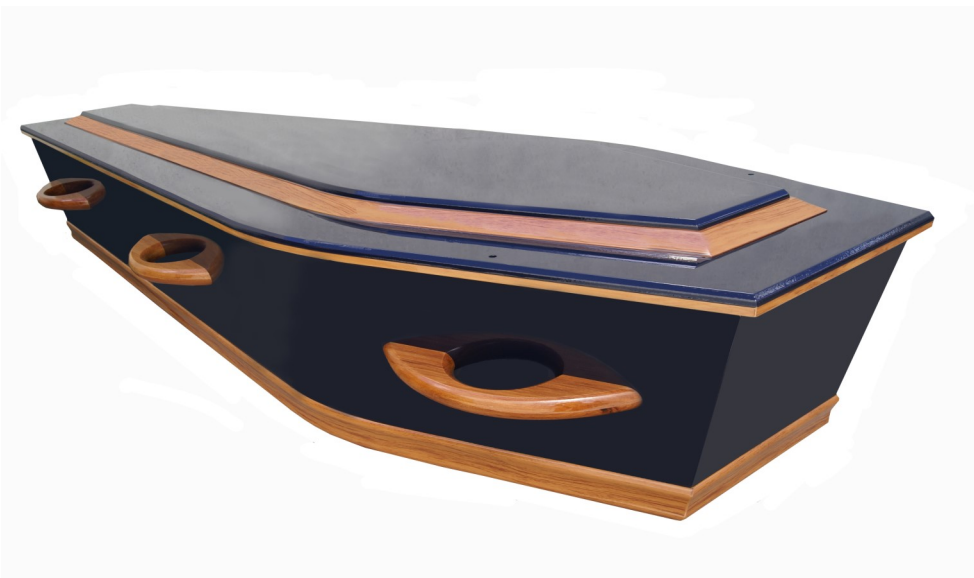

Flat Lid Rimu veneer Casket

Rimu Ash Urn

Solid Settler with Pine Handles

Solid Pine urn

Light Oak Casket

Tararua Casket with Black Drop Bar Handles

Traditional Caskets

Tiered Top Rosewood Casket

Rosewood Ash Urn

Tiered Top White Casket

White Ash Urn

Premium Caskets

Sherwood blue with rimu trim

Sherwood green with rimu trim

Custom Caskets

With all custom painted caskets these are not kept in stock, however these are ordered upon request.

Green flat lid Casket

Blue Flat Lid Casket

Purple Flat Lid Casket

Black Flat Lid Casket

Eco Friendly Willow Casket

These caskets are the choice in the Eco range
They are suitable for the natural burial ground at Mangaroa, Hastings.